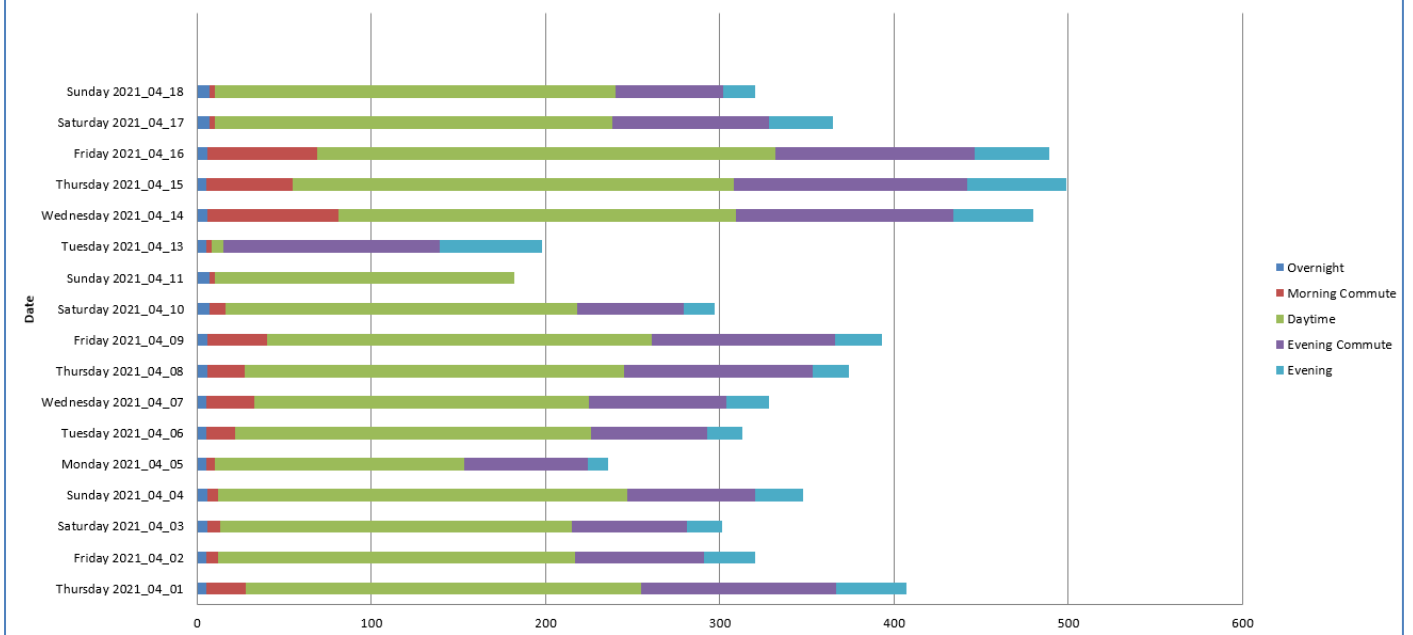

# Guilborough Road September 2021

---

The speed recorded in the report is the last value recorded as the vehicle passes closest to the speed awareness device.

# Speed Summary - Guilsborough Road April 2021

### Vehicle Summary (Cummulative count of vehicles over the day)

Data is incomplete due to battery issues.