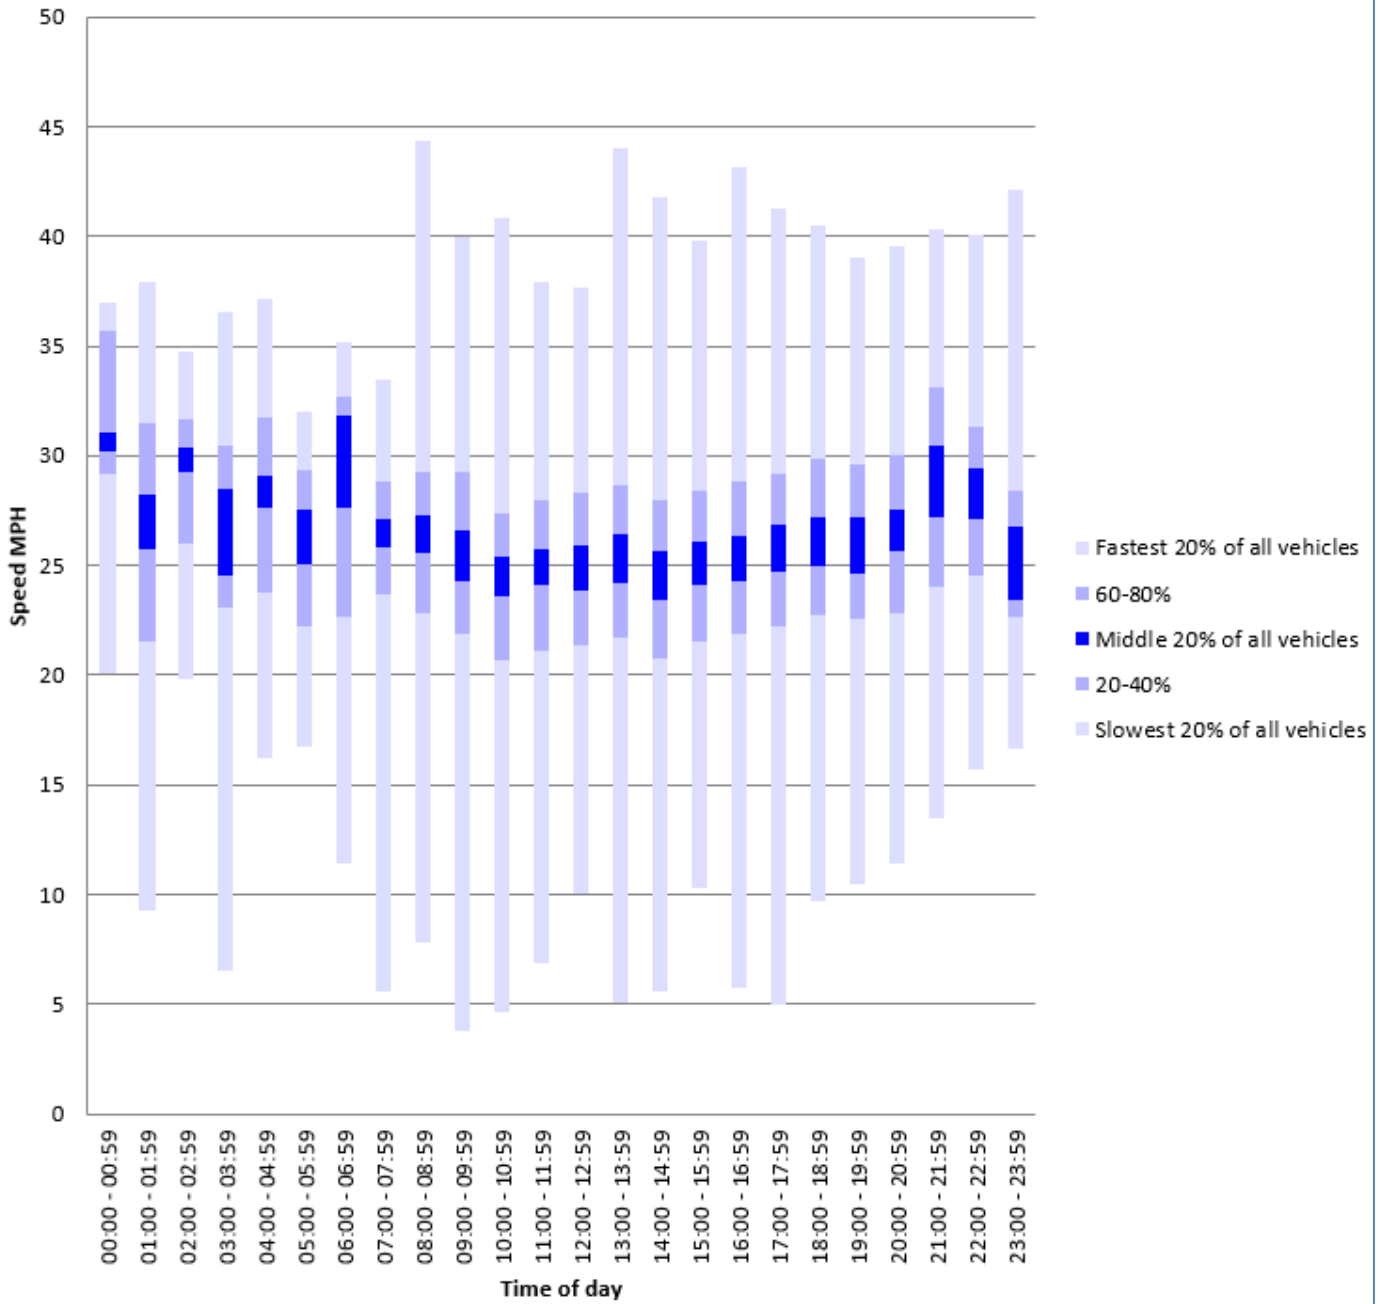

# Guilborough Road September 2021

---

The speed recorded in the report is the last value recorded as the vehicle passes closest to the speed awareness device.

# Speed Summary - Guilsborough Road April 2021

### Vehicle Summary (Cummulative count of vehicles over the day)

Data is incomplete due to battery issues.