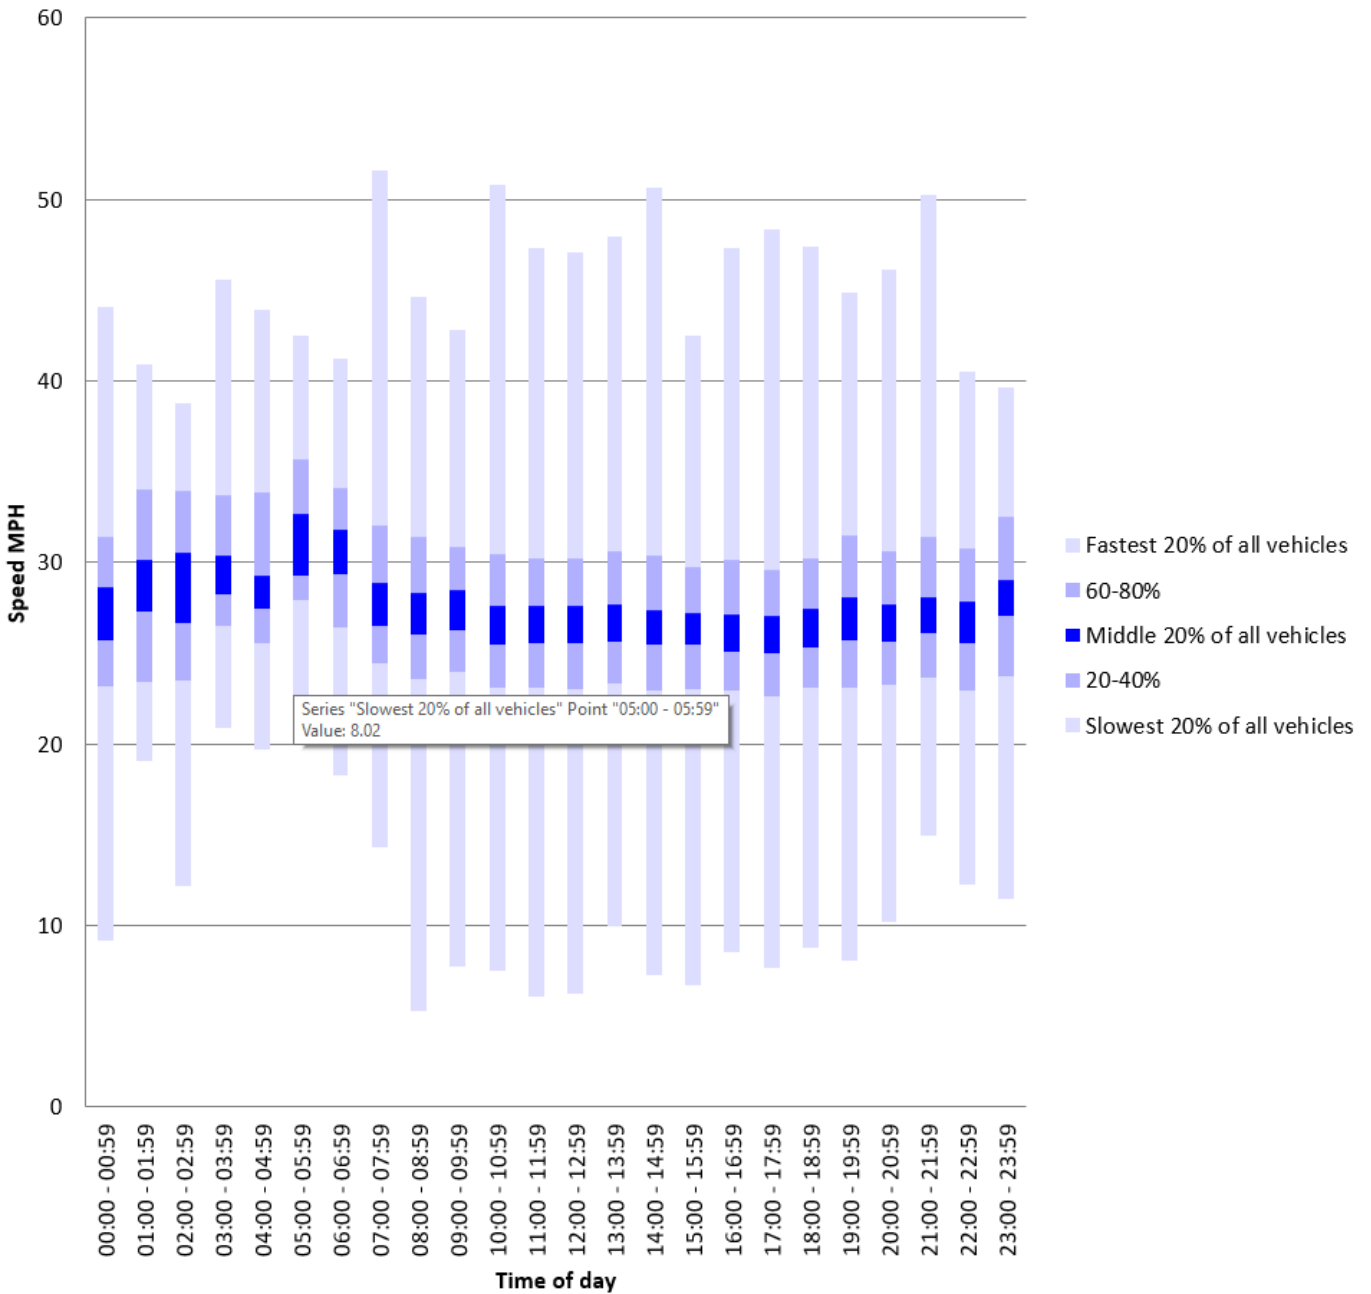

# Teeton Road December 2021

---

The speed recorded in the report is the last value recorded as the vehicle passes closest to the speed awareness device. The device is sited a significant distance inside the speed limit signs.

# Speed Summary - Teeton Road December 2021

### Vehicle Summary (Cummulative count of vehicles over the day)