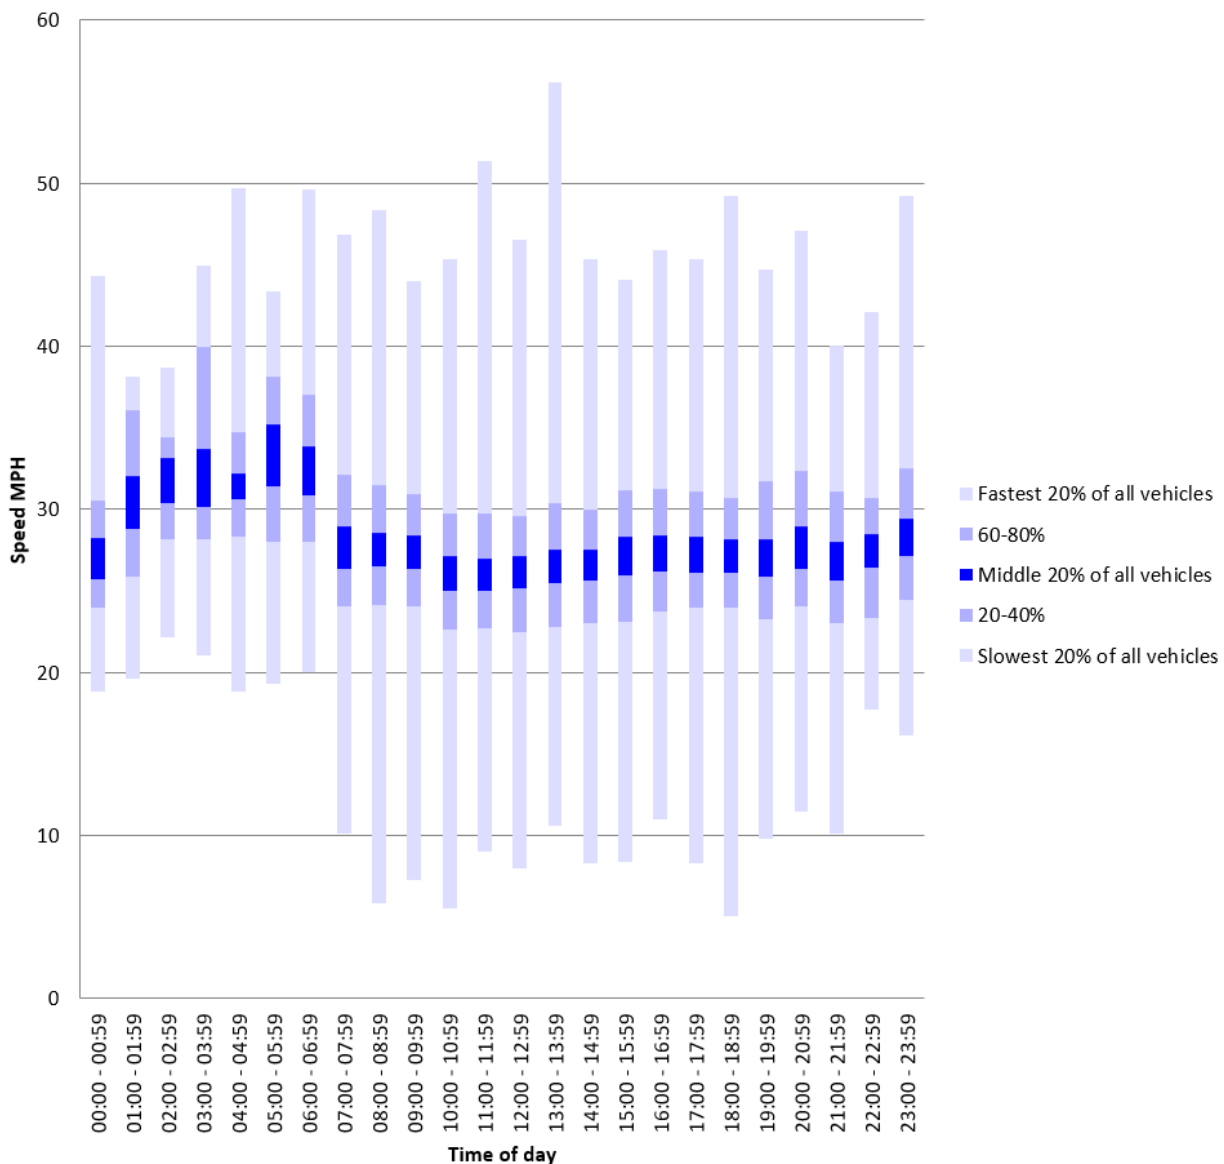

Teeton Road February 2022

The speed recorded in the report is the last value recorded as the vehicle passes closest to the speed awareness device. The device is sited a significant distance inside the speed limit signs.

Speed Summary - Teeton Road February 2022

Vehicle Summary (Cummulative count of vehicles over the day)