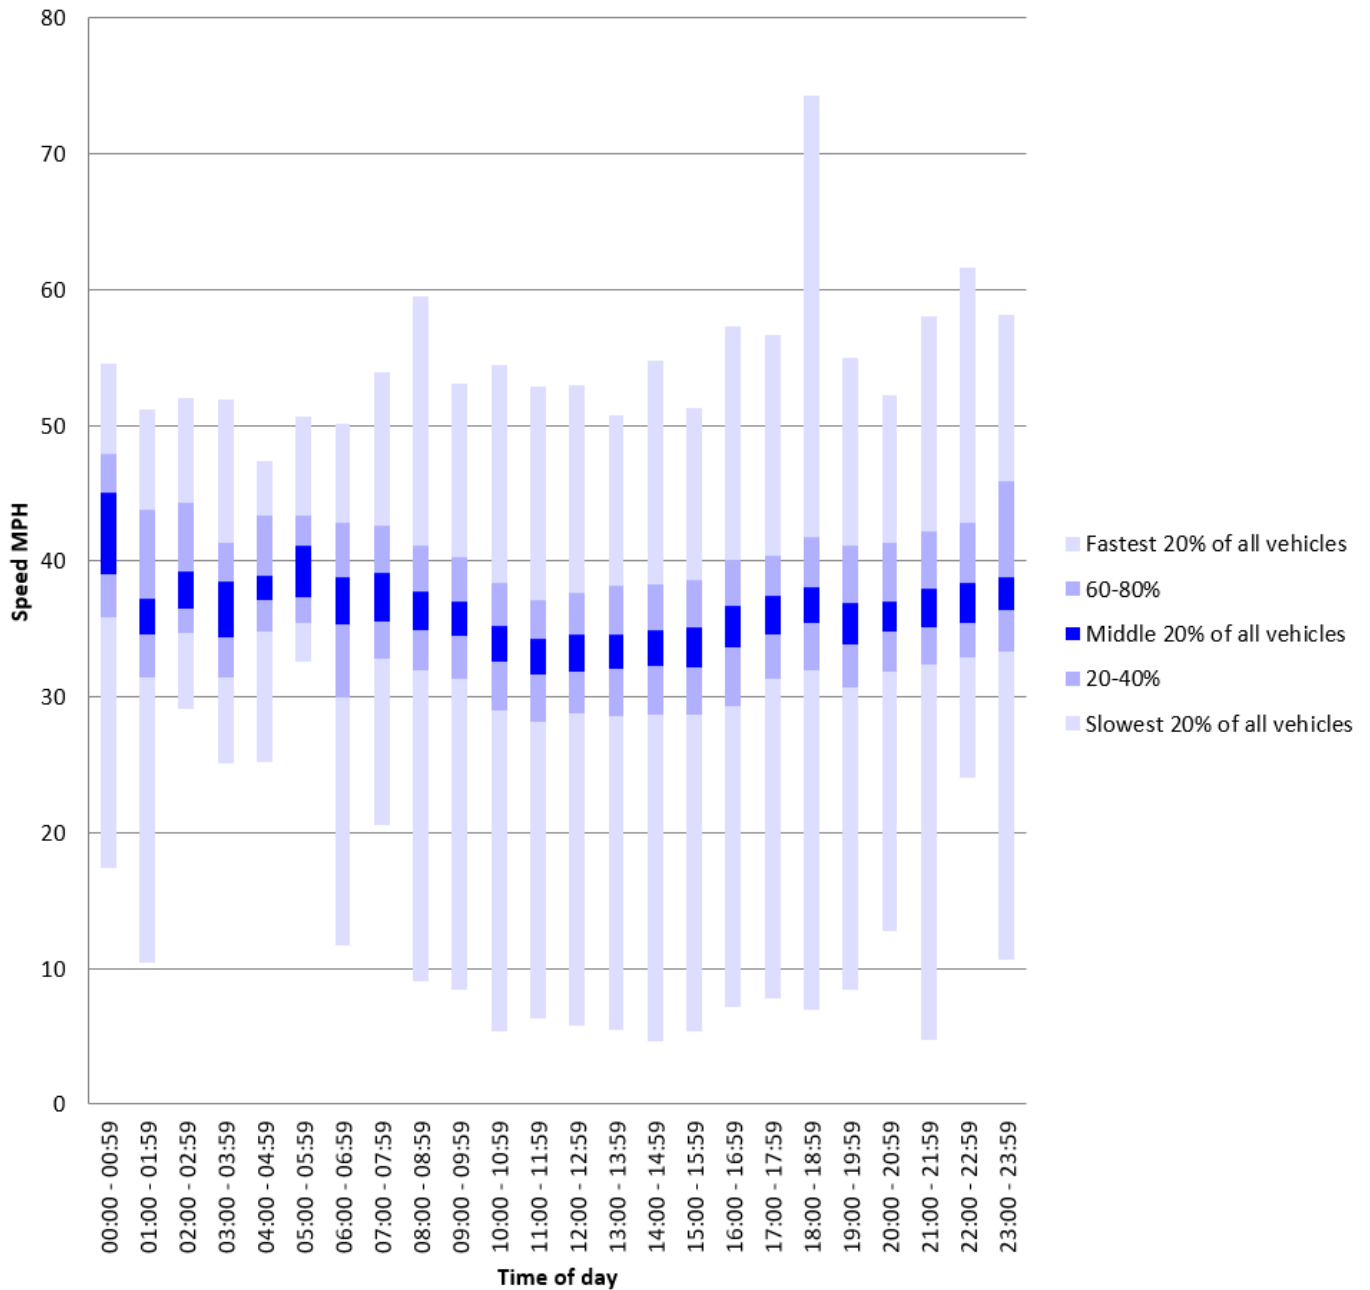

# Causeway September 2021

---

The speed recorded in the report is the last value recorded as the vehicle passes closest to the speed awareness device. The device is sited a significant distance inside the speed limit signs.

# Speed Summary - Causeway September 2021

### Vehicle Summary (Cummulative count of vehicles over the day)