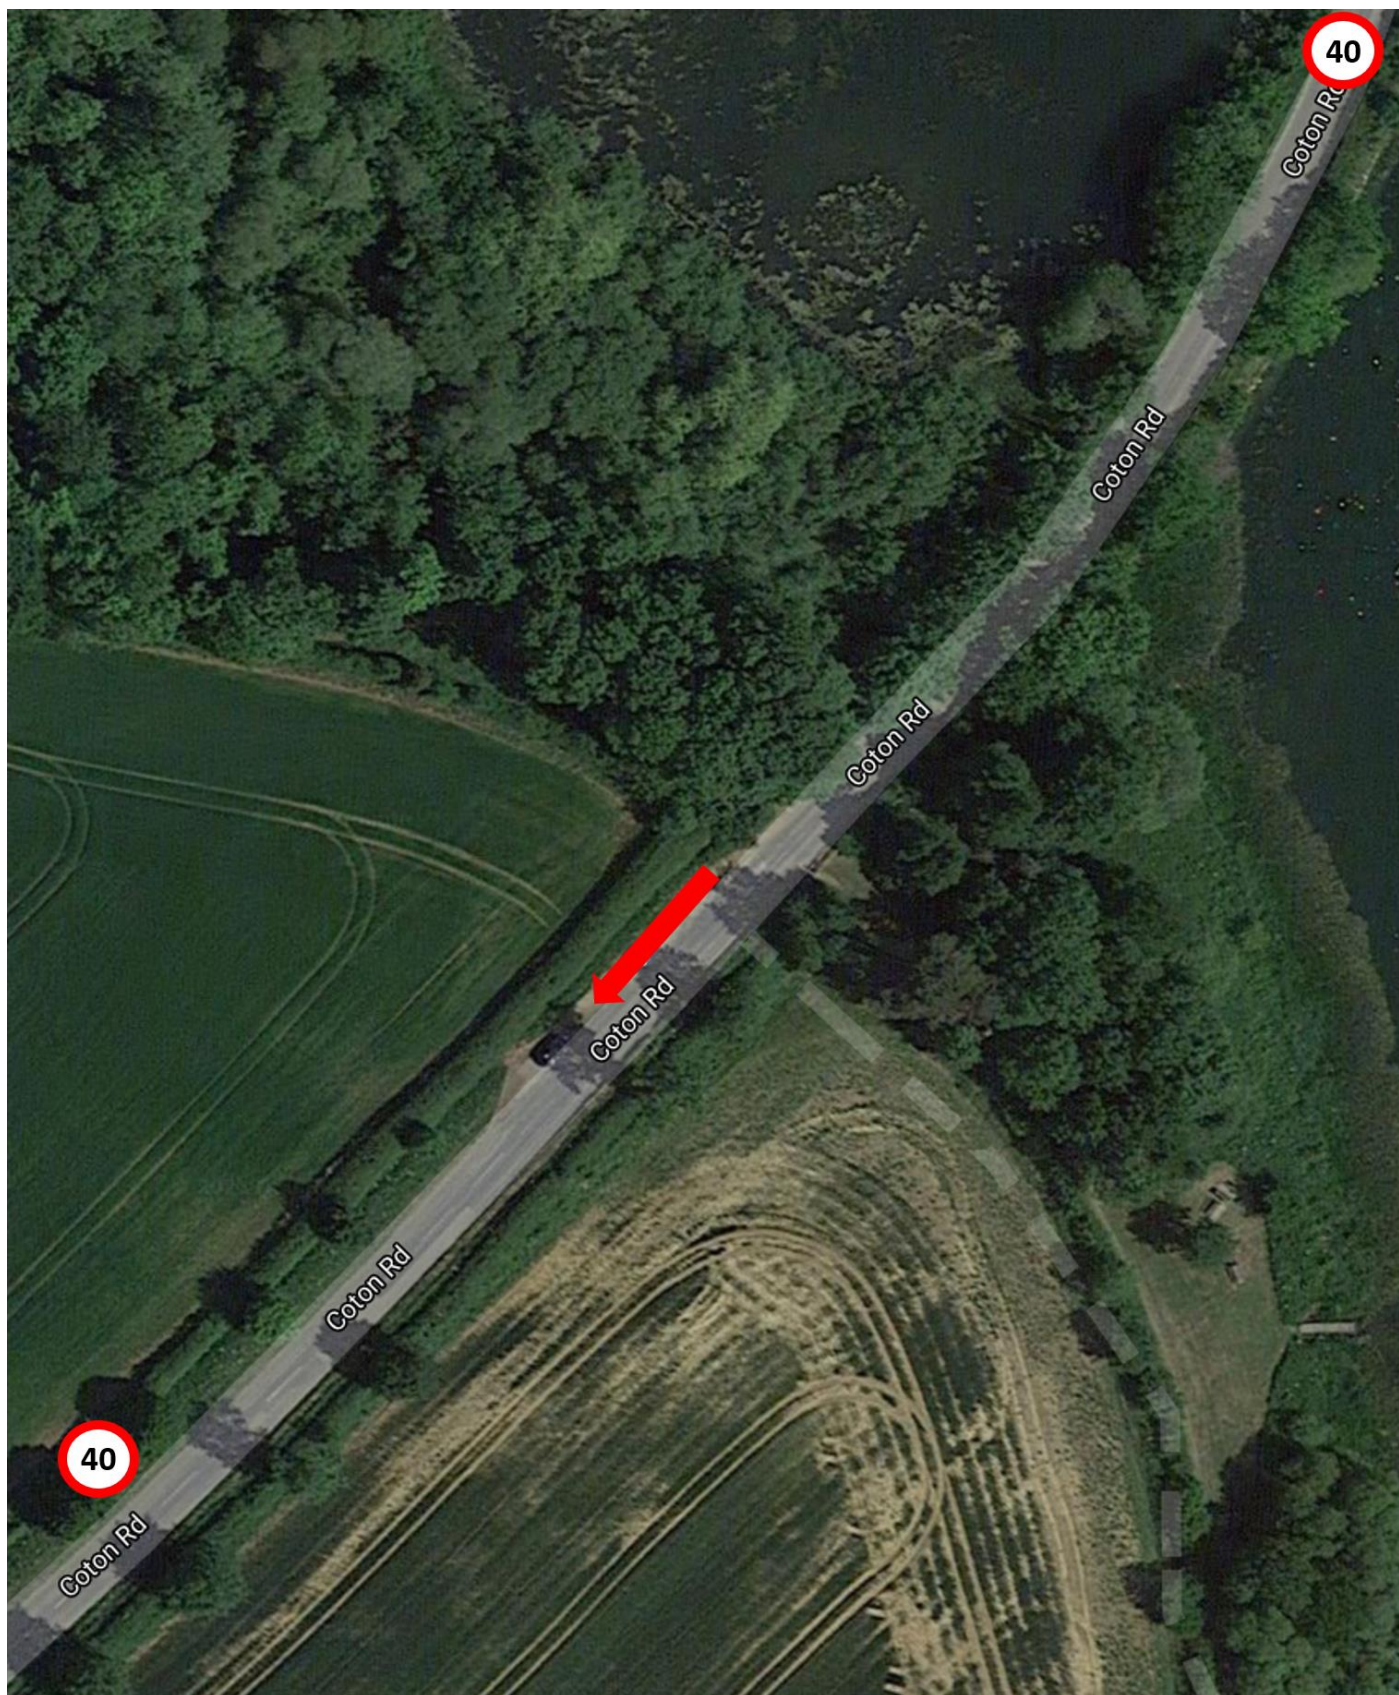

# Causeway September 2021

---

The speed recorded in the report is the last value recorded as the vehicle passes closest to the speed awareness device. The device is sited a significant distance inside the speed limit signs.

# Speed Summary - Causeway September 2021