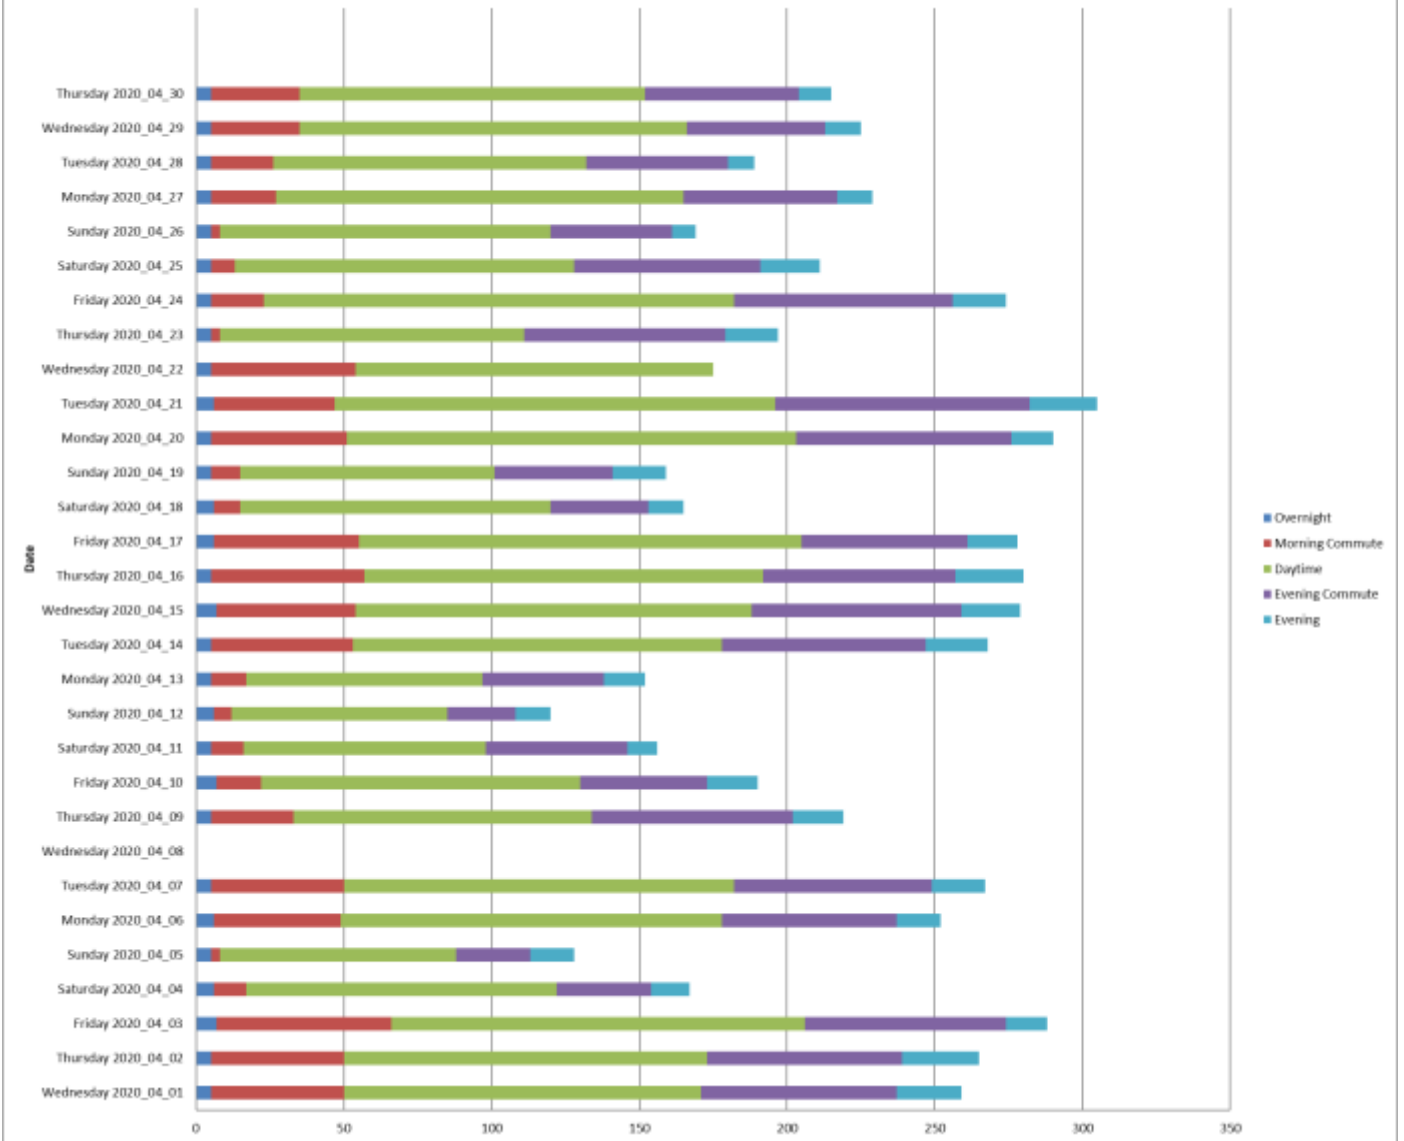

# Teeton Road April 2020

The speed recorded in the report is the last value recorded as the vehicle passes closest to the speed awareness device. The device is sited a significant distance inside the speed limit signs.

## Speed Summary - Teeton Road April 2020

### Vehicle Summary (Cummulative count of vehicles over the day)

Data on 08/04/2020 missing due to a flat battery in the device on this occasion.