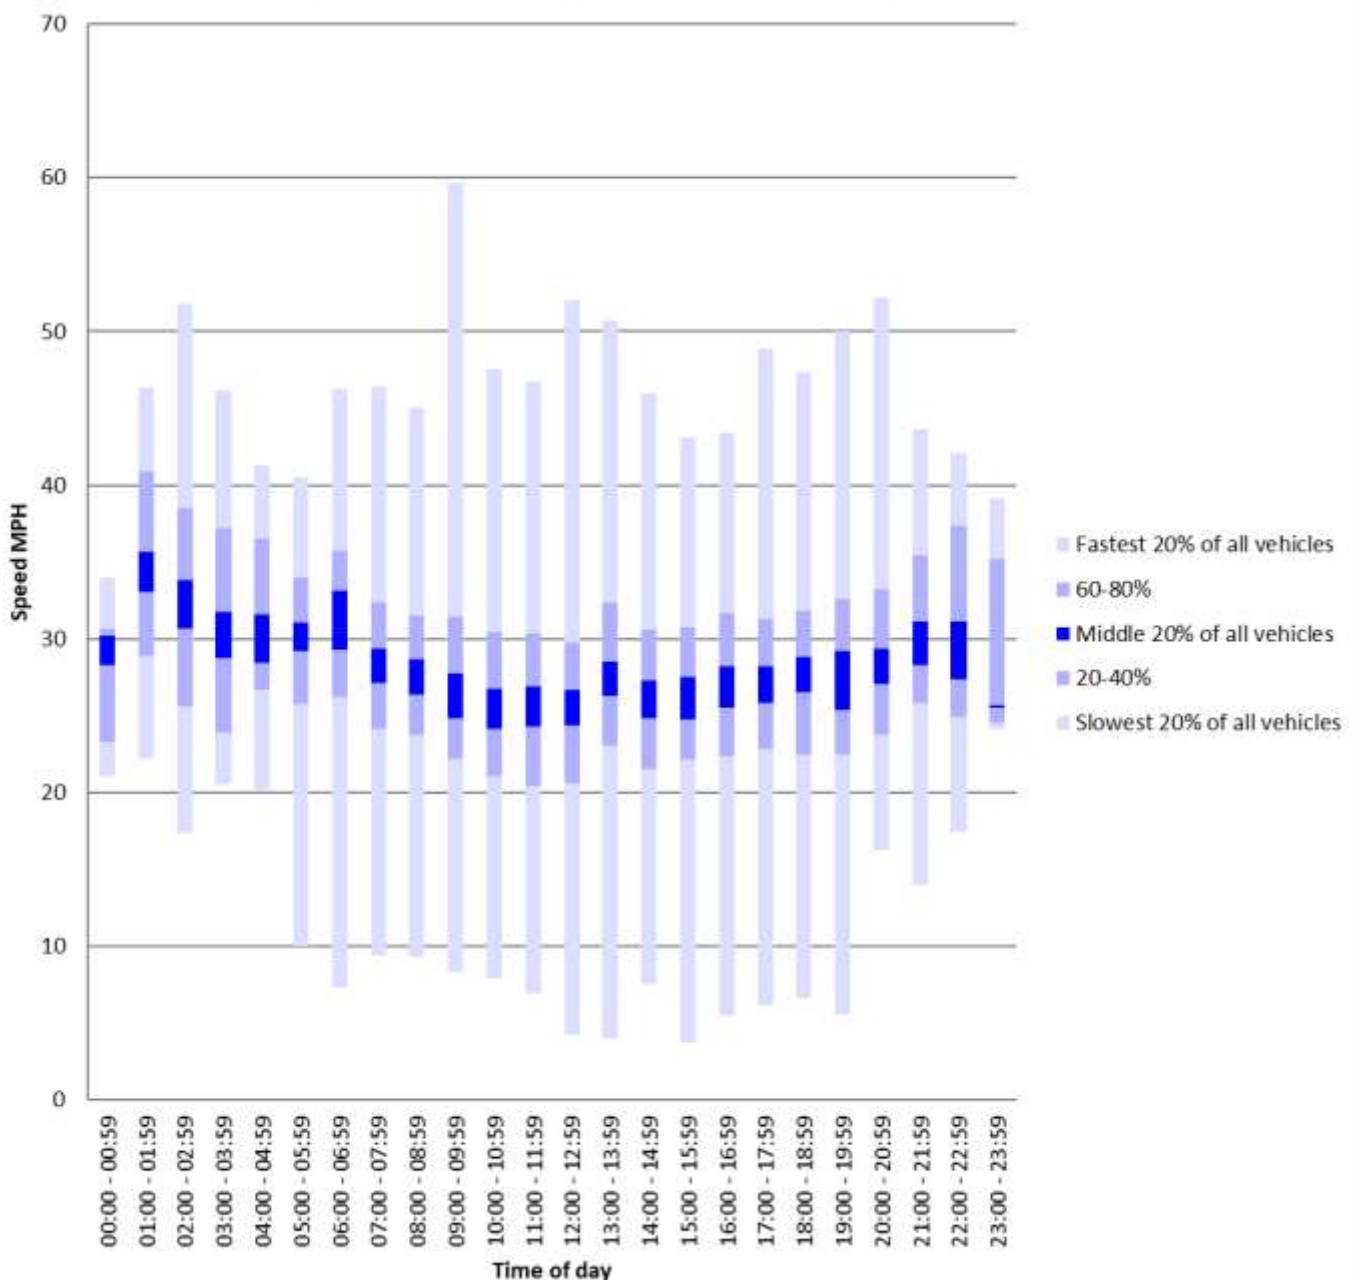

# Teeton Road April 2020

The speed recorded in the report is the last value recorded as the vehicle passes closest to the speed awareness device. The device is sited a significant distance inside the speed limit signs.

## Speed Summary - Teeton Road April 2020

### Vehicle Summary (Cummulative count of vehicles over the day)

Data on 08/04/2020 missing due to a flat battery in the device on this occasion.