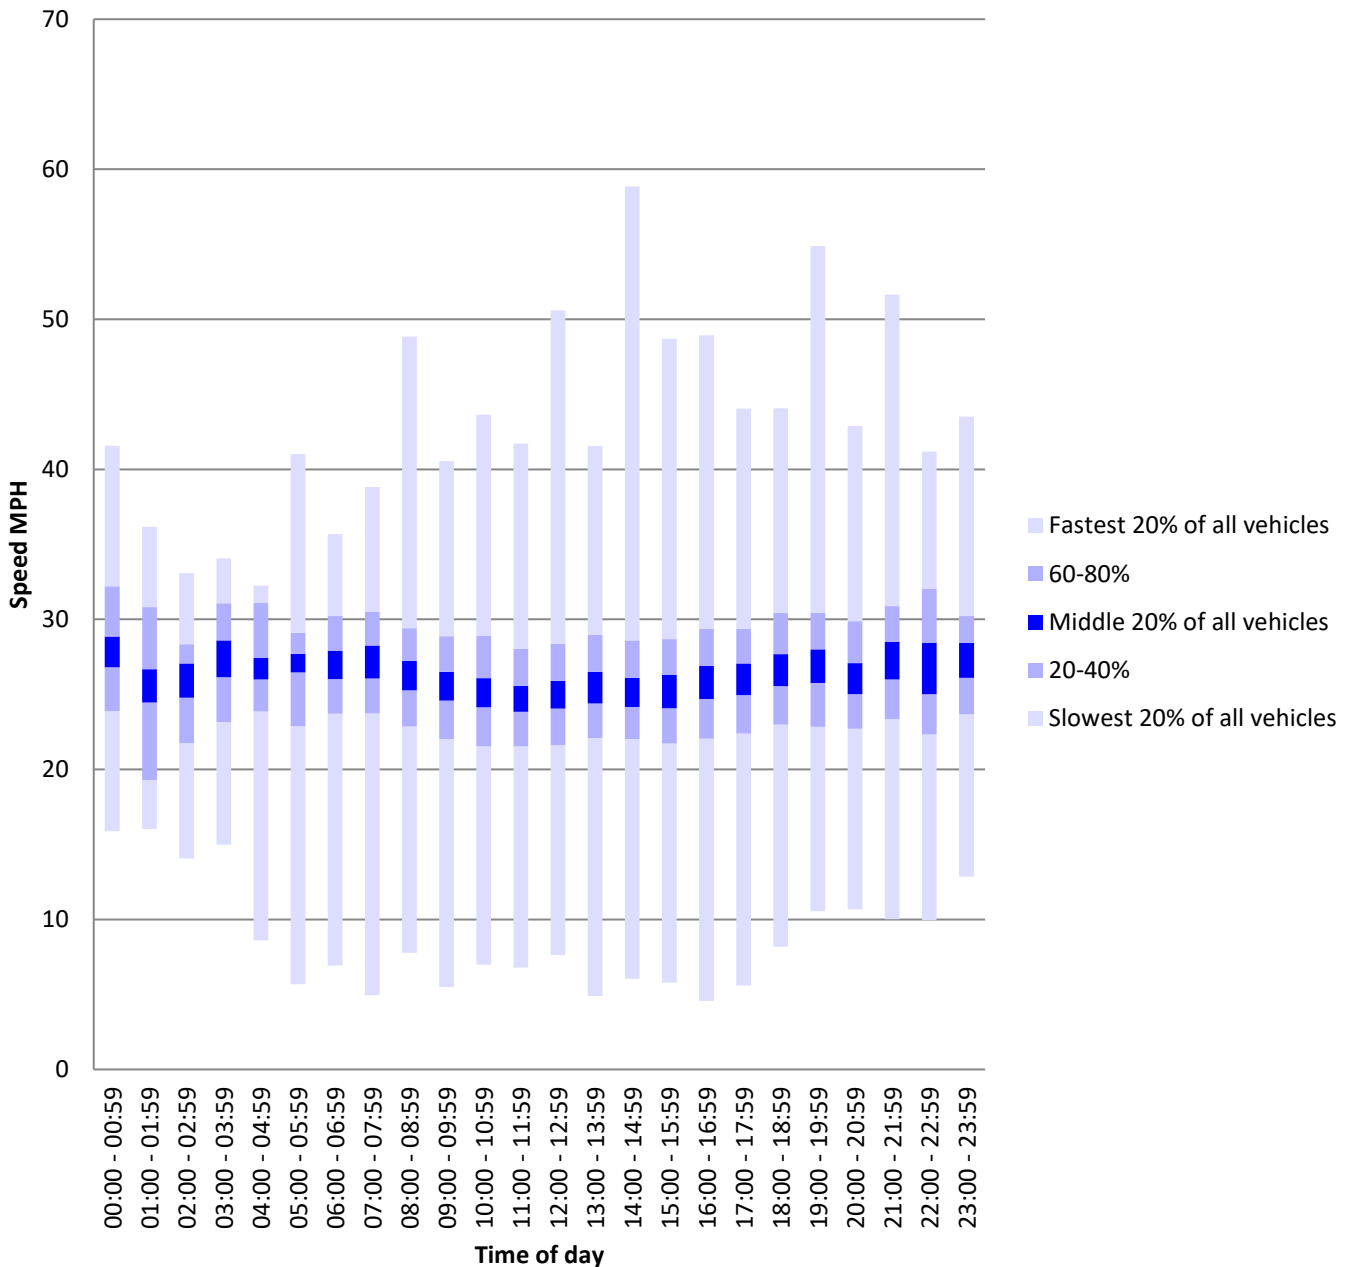

Teeton Road May 2021

The speed recorded in the report is the last value recorded as the vehicle passes closest to the speed awareness device. The device is sited a significant distance inside the speed limit signs.

Speed Summary - Teeton Road May 2021

Vehicle Summary (Cummulative count of vehicles over the day)