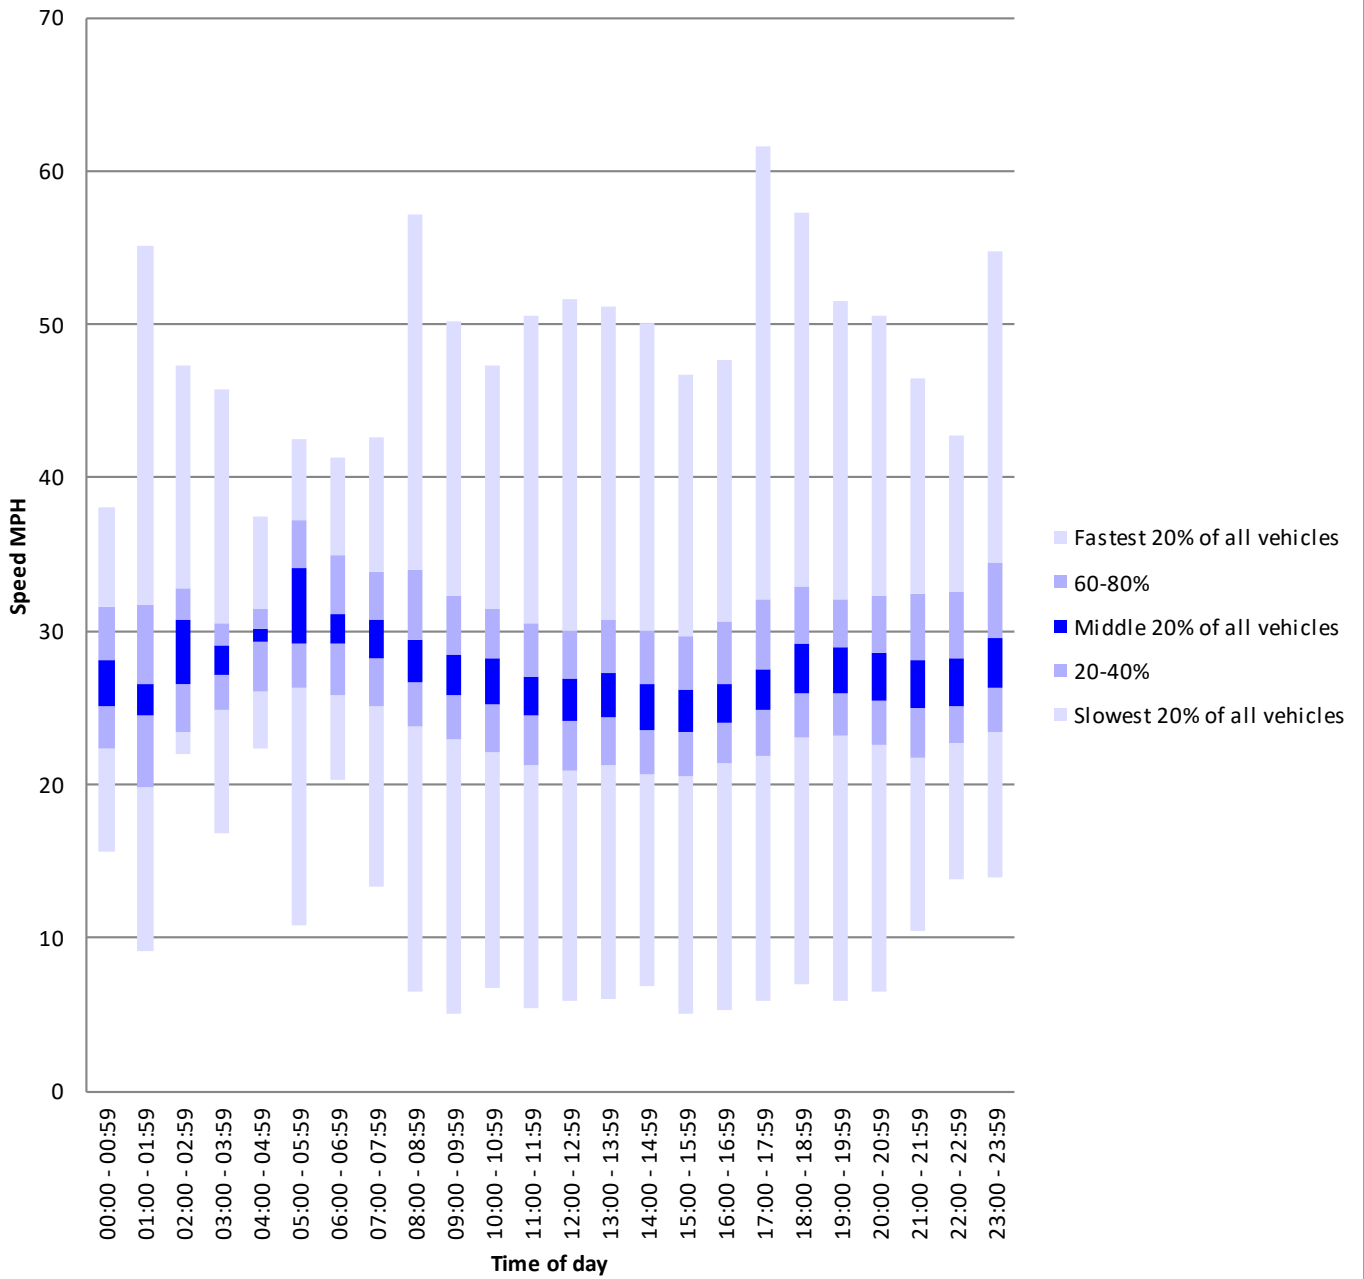

Guilsborough Road April 2022

The speed recorded in the report is the last value recorded as the vehicle passes closest to the speed awareness device.

Speed Summary - Guilsborough Road April 2022

Vehicle Summary (Cummulative count of vehicles over the day)