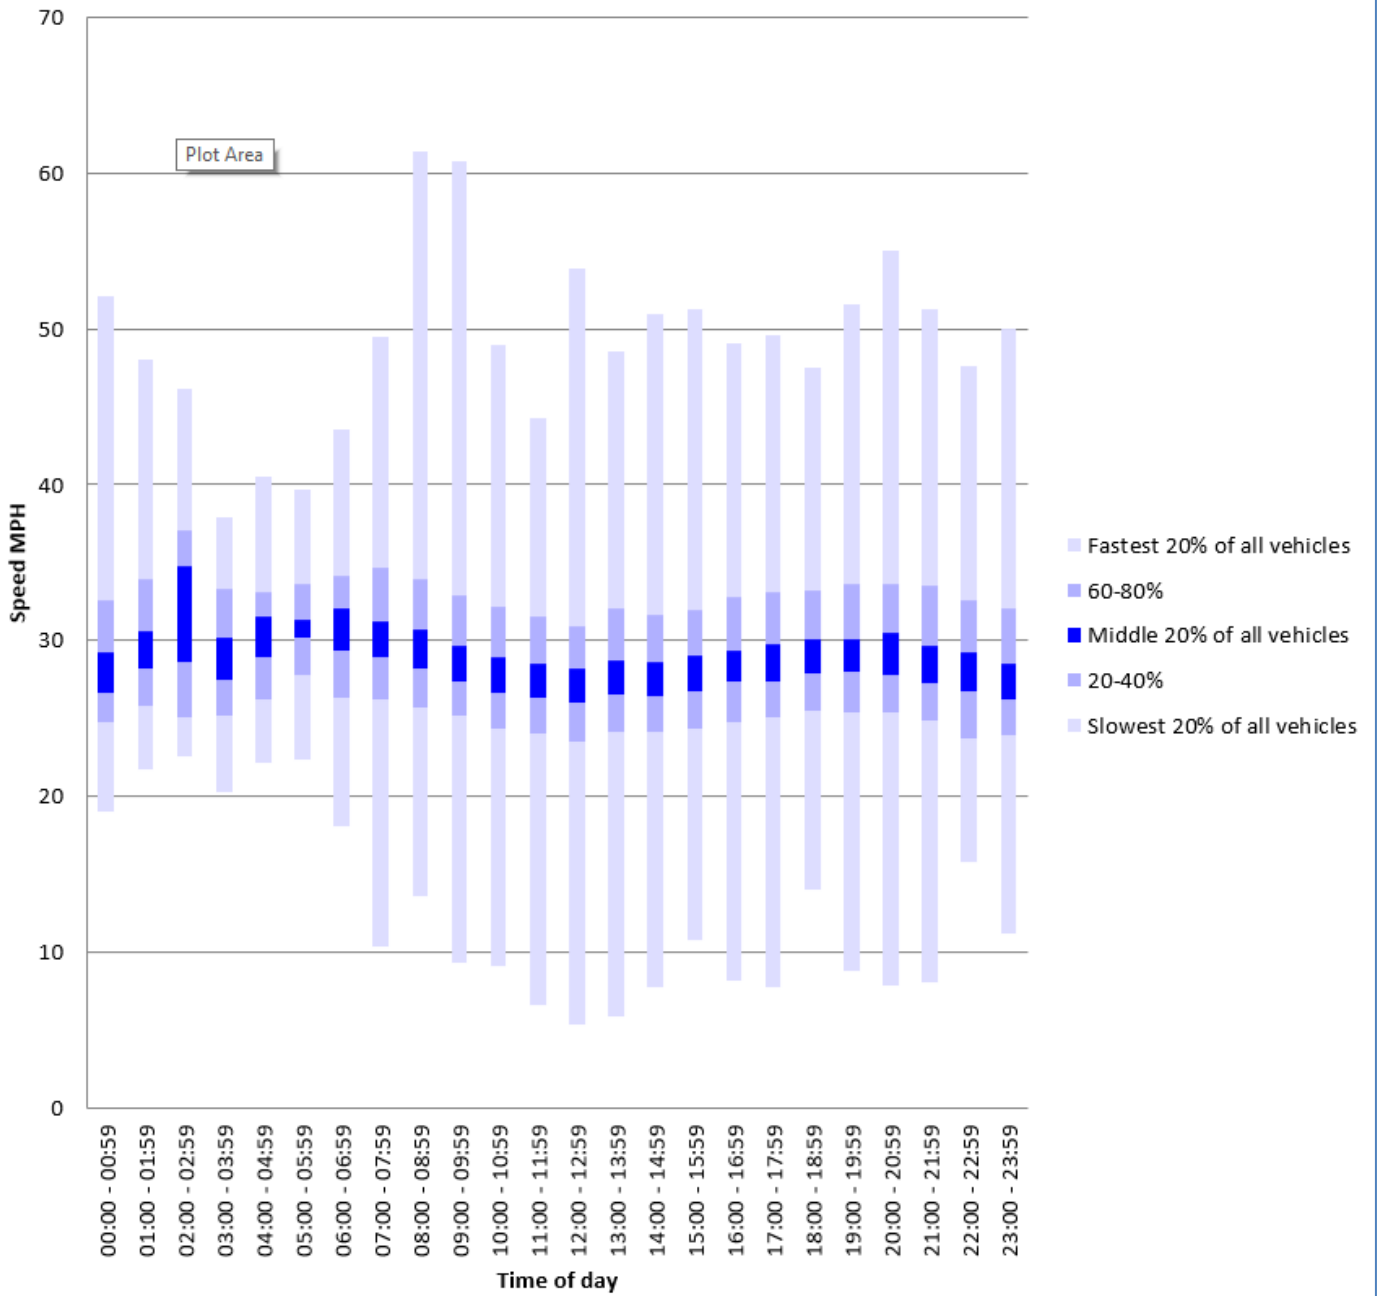

East Haddon Road June 2022

The speed recorded in the report is the last value recorded as the vehicle passes closest to the speed awareness device. The device is sited a significant distance inside the speed limit signs.

Speed Summary - East Haddon Road June 2022

Vehicle Summary (Cumulative count of vehicles over the day)