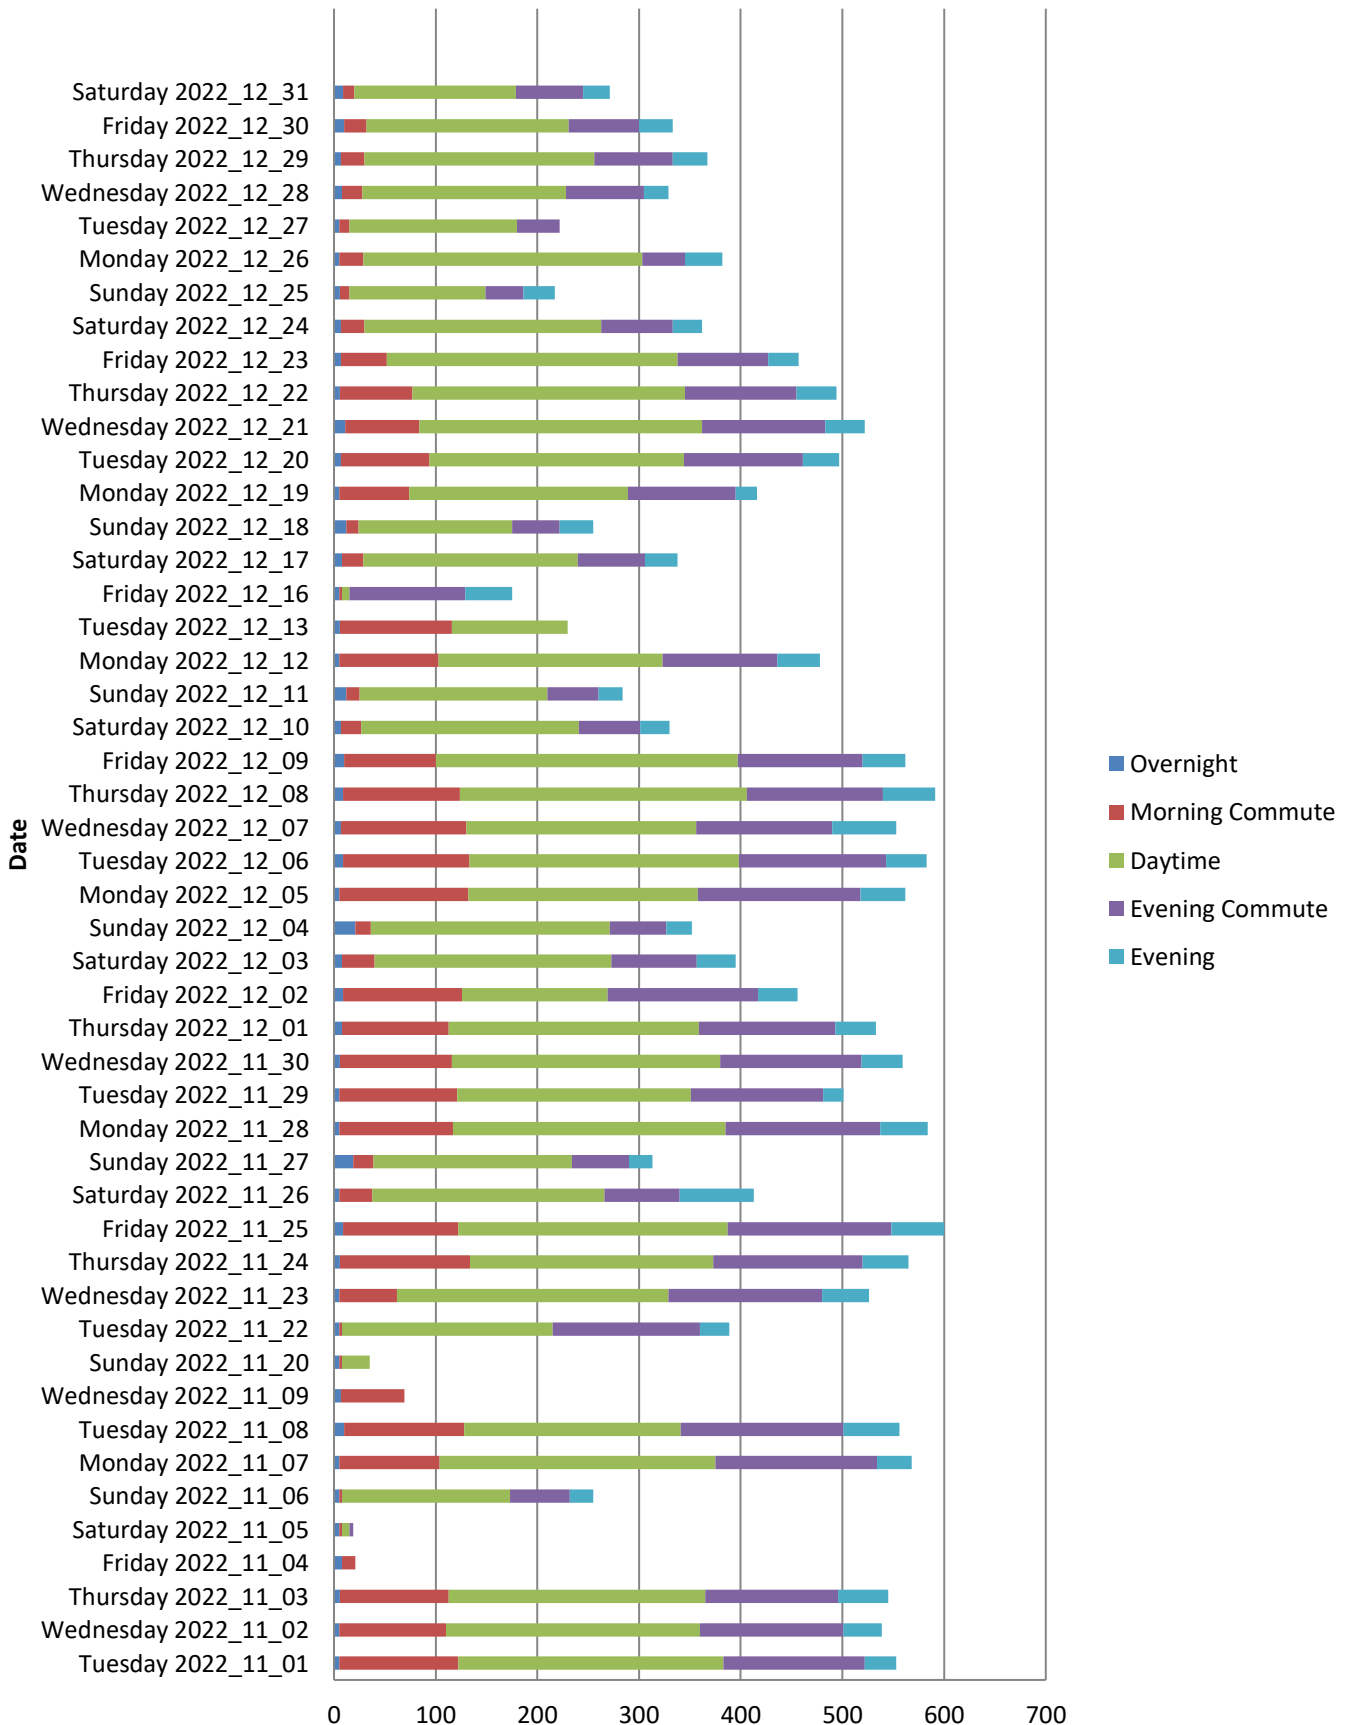

Opposite Village Hall Nov-Dec 2022

The speed recorded in the report is the last value recorded as the vehicle passes closest to the speed awareness device which on this occasion was set to request drivers to slow down if exceeding 20 mph

Speed Summary (20% of all vehicles are in each colour - ignore the bottom blue section!)

Vehicle Summary (Cummulative count of vehicles over the day)

Data is incomplete due to battery issues.