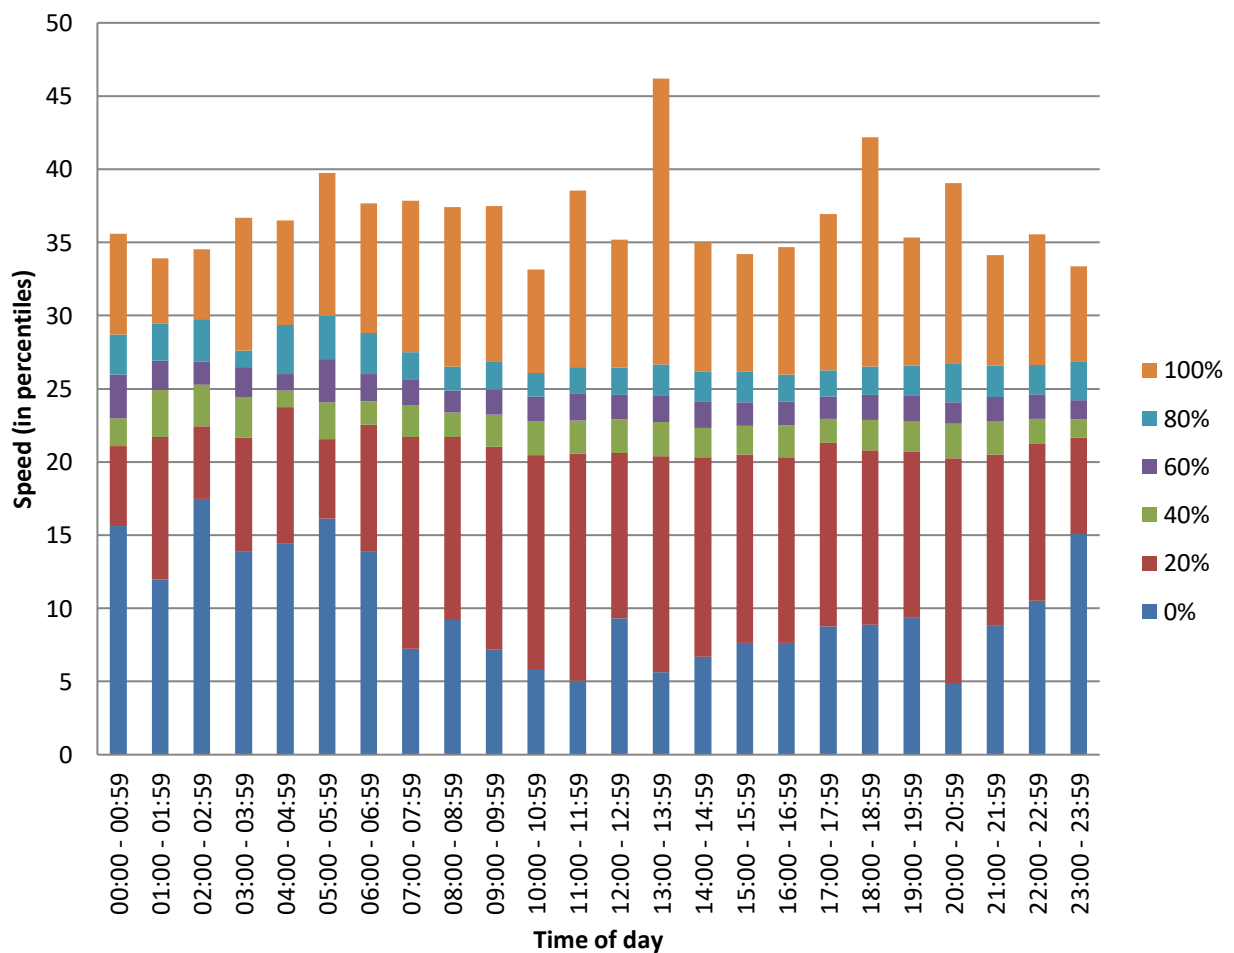

Opposite Village Hall Nov-Dec 2022

The speed recorded in the report is the last value recorded as the vehicle passes closest to the speed awareness device which on this occasion was set to request drivers to slow down if exceeding 20 mph

Speed Summary (20% of all vehicles are in each colour - ignore the bottom blue section!)

Vehicle Summary (Cummulative count of vehicles over the day)

Data is incomplete due to battery issues.